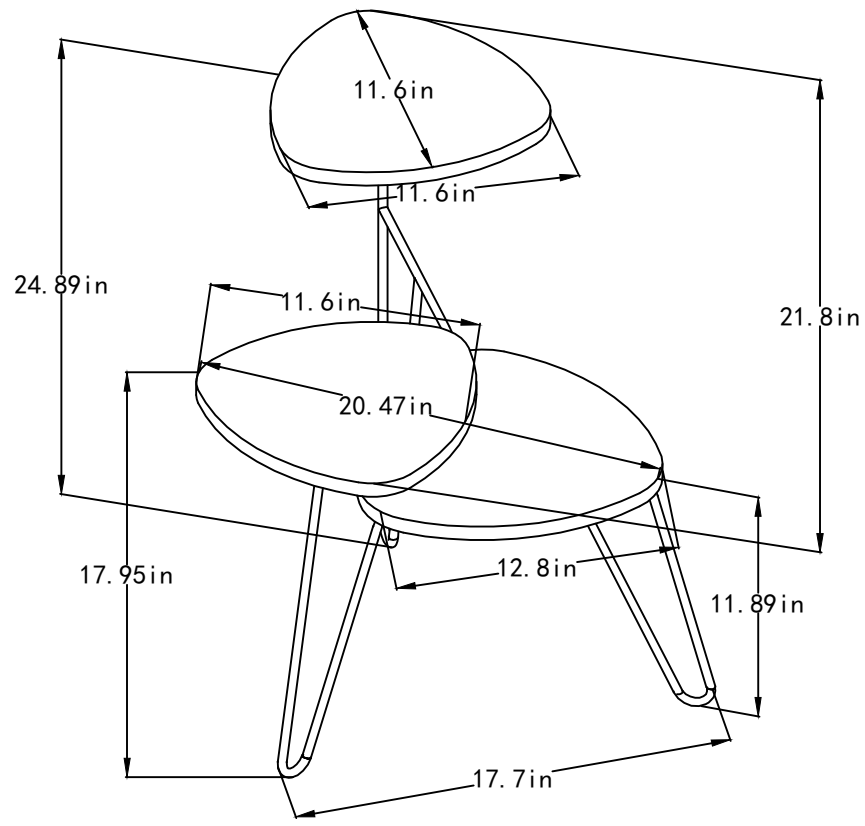

7029891COM -Plant Stand

Wood Breakdown:
MDF 56.7%. Steel 43.3%
Total storage: 1 cubic feet

Overall Product Size:
21.8" W × 20.47" D × 24.89" H
55.5cm W × 52cm D × 63.2cm H

Maximum Weight Capacities
Unit Weight: 10.67lbs. (4.85 kg)