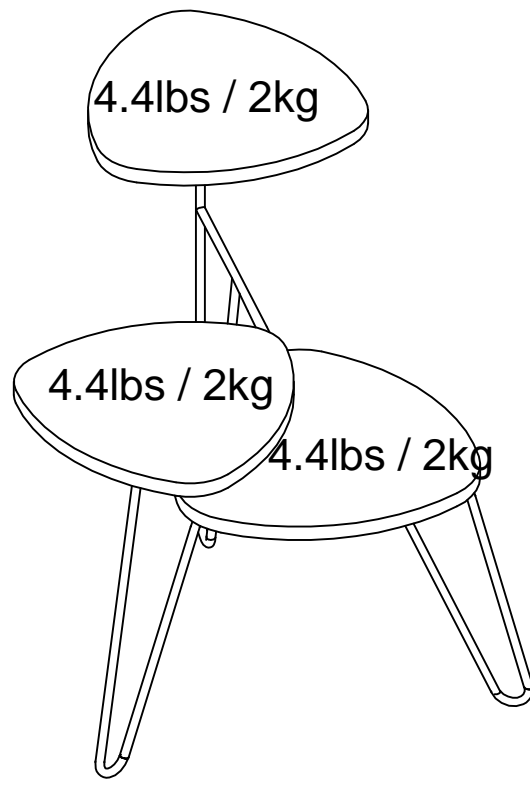

7029891COM -Plant Stand

Wood Breakdown:
MDF 56.7%. Steel 43.3%
Total storage: 1 cubic feet

Overall Product Size:
21.8" W × 20.47" D × 24.89" H
55.5cm W × 52cm D × 63.2cm H

Maximum Weight Capacities
Unit Weight: 10.67lbs. (4.85 kg)